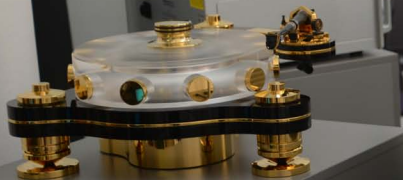

Sonus faber

LINE SOUND

audio
audio 54

Sonus faber

Chameleon
collection

Reference Class QED High End
Bespoke Audio Group Limited (UK & USA)
QED Direct Silver Series
1000 X

Reference Class QED High End
Bespoke Audio Group Limited (UK & USA)